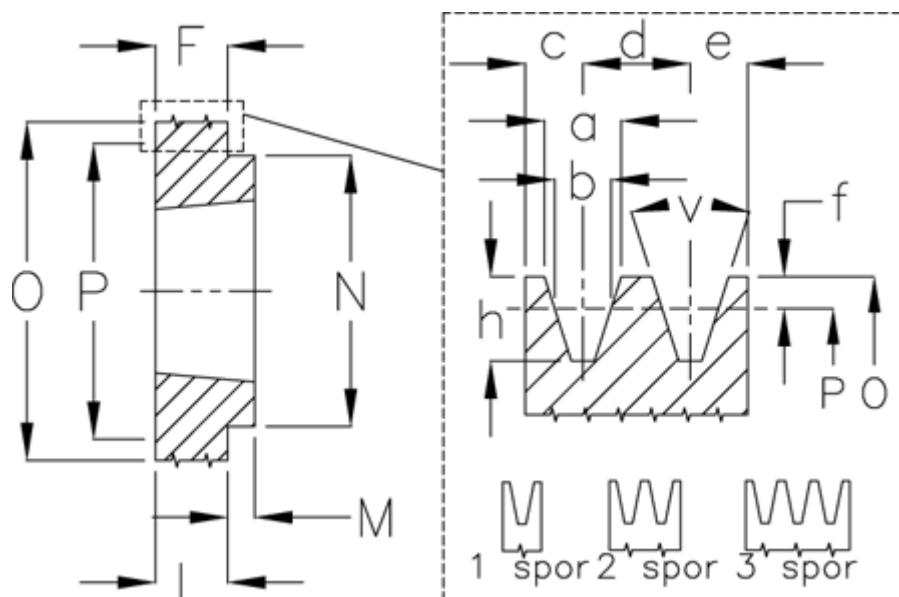

Article number: 604110016001

Description: V-belt pulley SPA 160/1 TL1610

Measures

a	= 12.7	For bush	= 1610	P	= 160
b	= 11.0	h	= 13.8	Type	= SPA
Bush ζ max	= 42	J	= -	v	= 38 grader
c	= 10.0	L	= 25		
d	= 15.0	m	= 5		
e	= 10.0	N	= 92		
f	= 2.8	Number of ribs	= 1		
F	= 20	O	= 165.5		